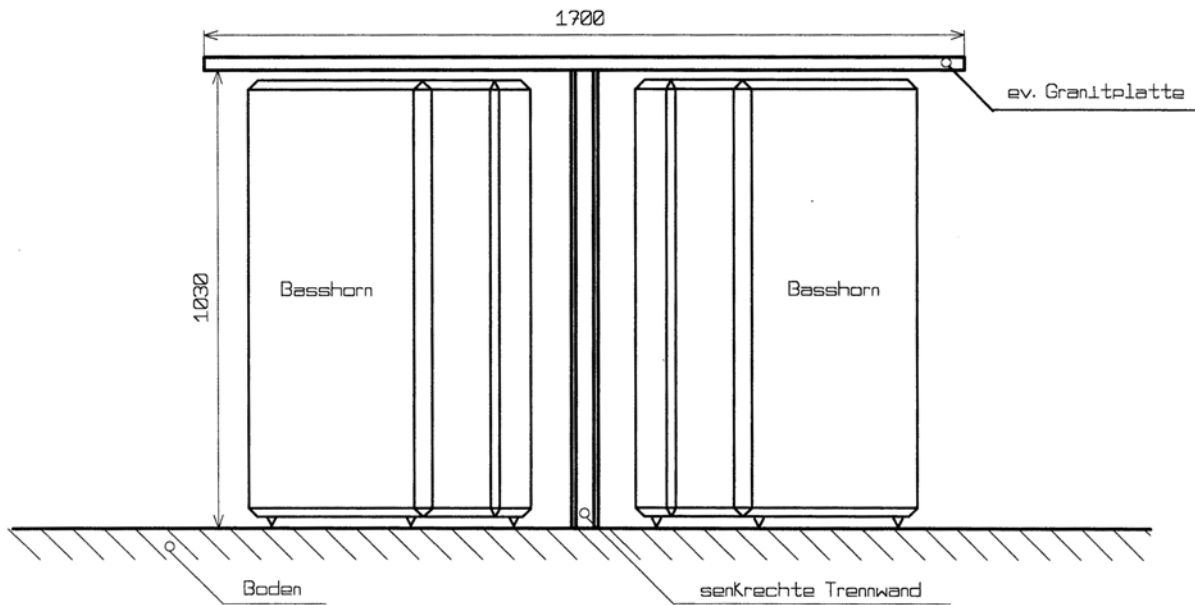

ORGON - BÄSSE 2 und 4 π Variante

Frontansicht

M = 1 : 10 (alle Maße in mm)